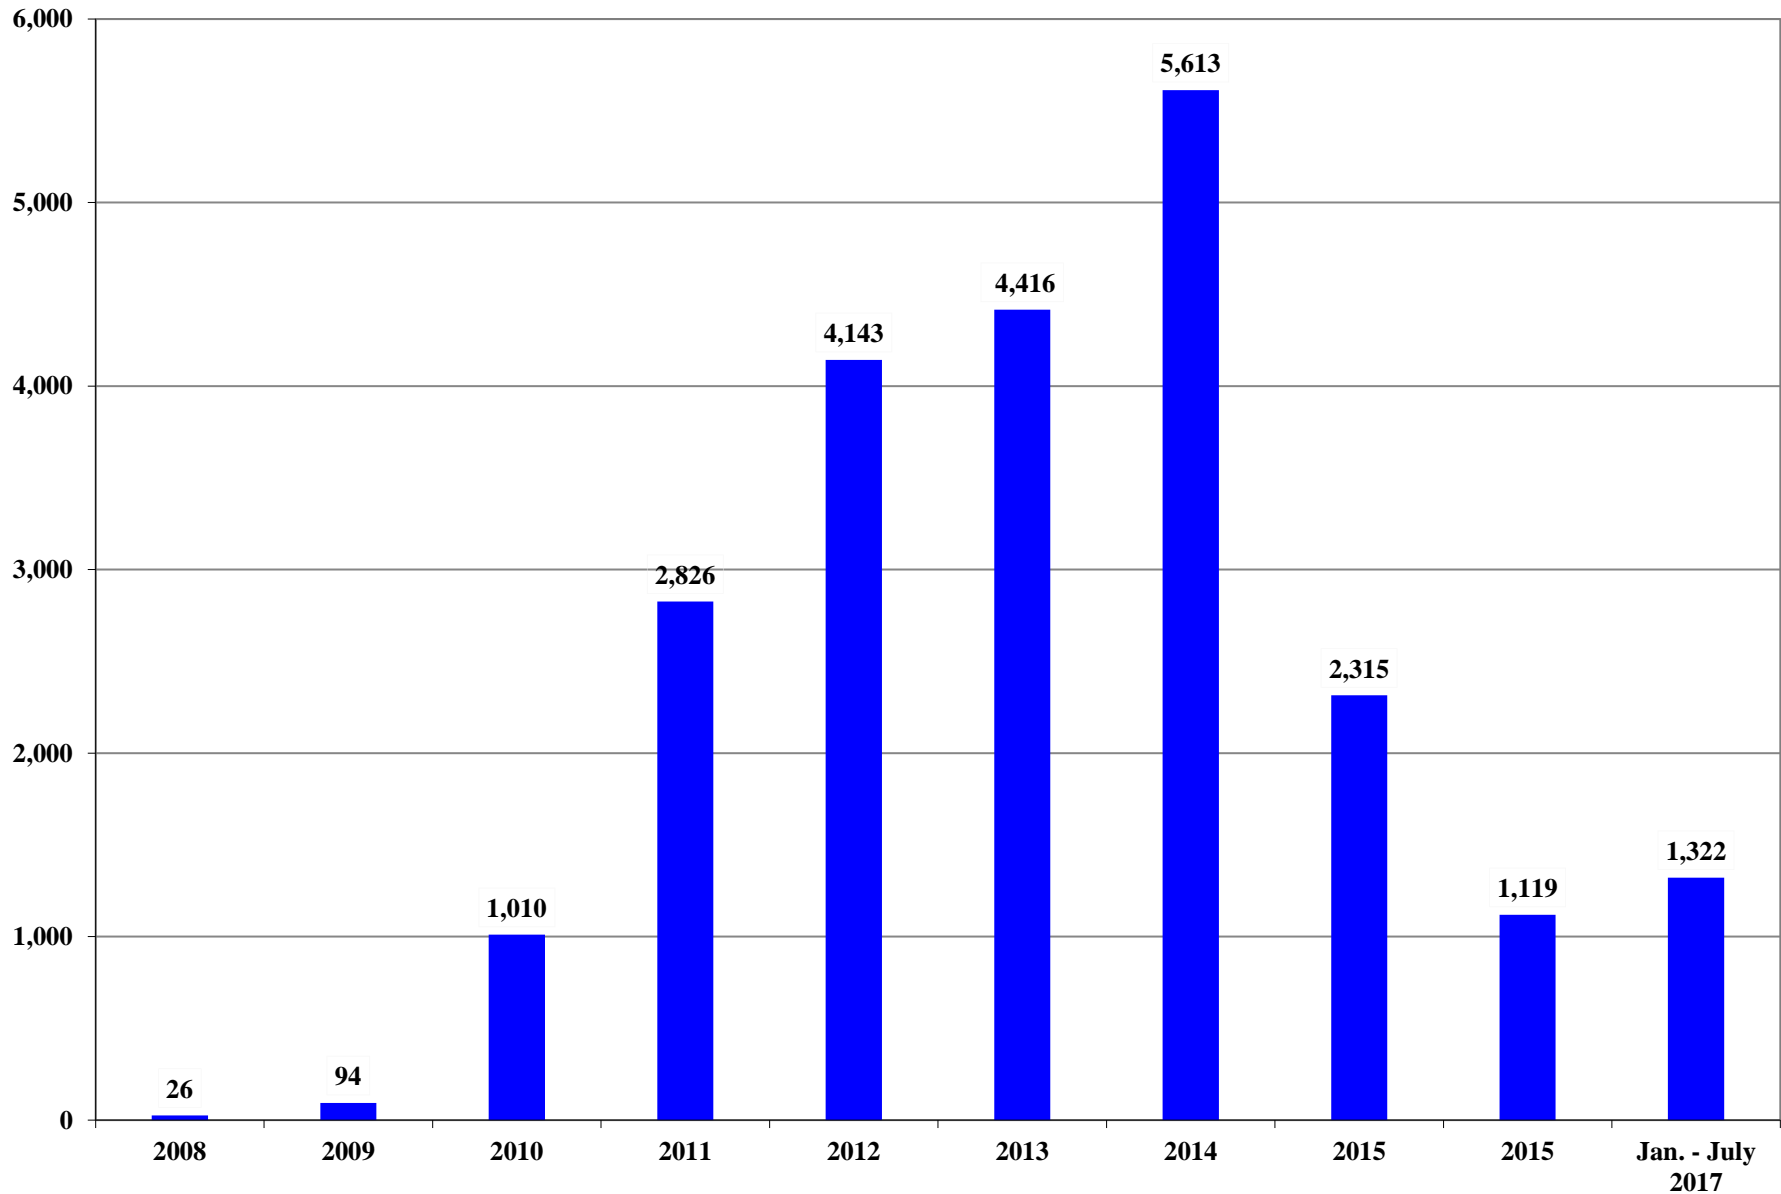

# Texas Eagle Ford Shale Drilling Permits Issued 2008 through July 2017

08/02/2017

Source: Texas Railroad Commission DrillingPermitQuery(Includes New Drill & ReEnter Permits)