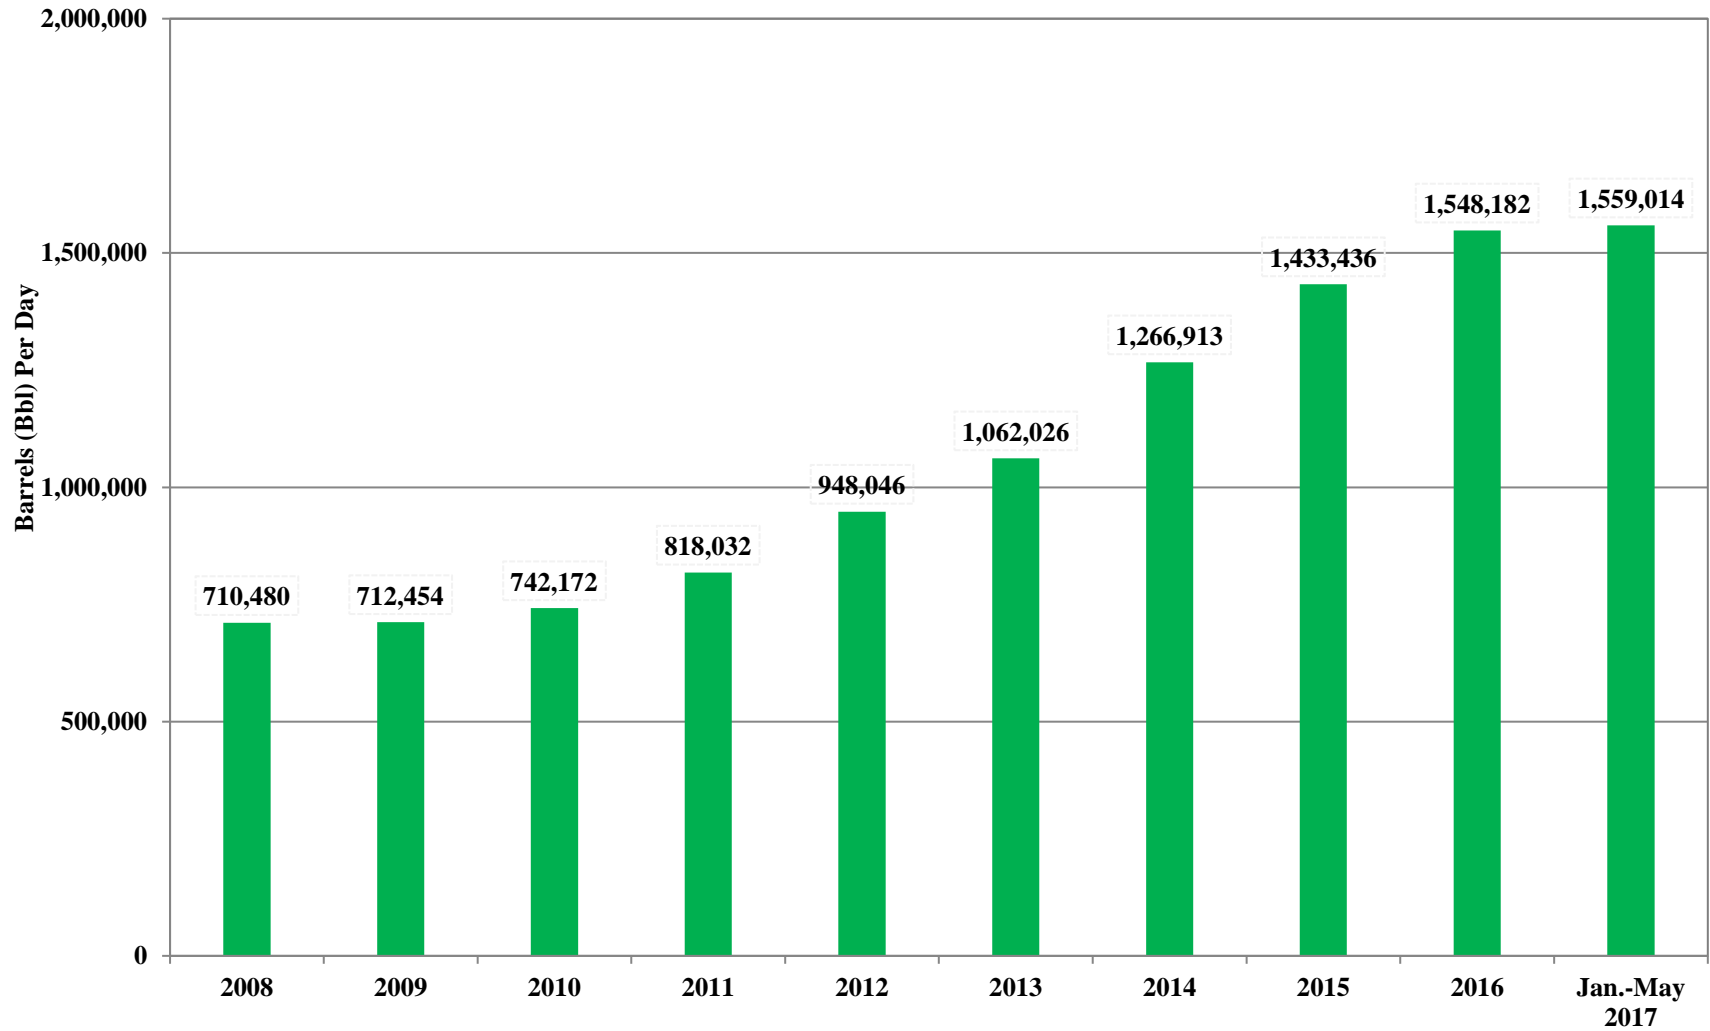

# Texas Permian Basin Oil Production 2008 through May 2017

07/21/2017

Source: Railroad Commission of Texas Production Data Query System (PDQ)