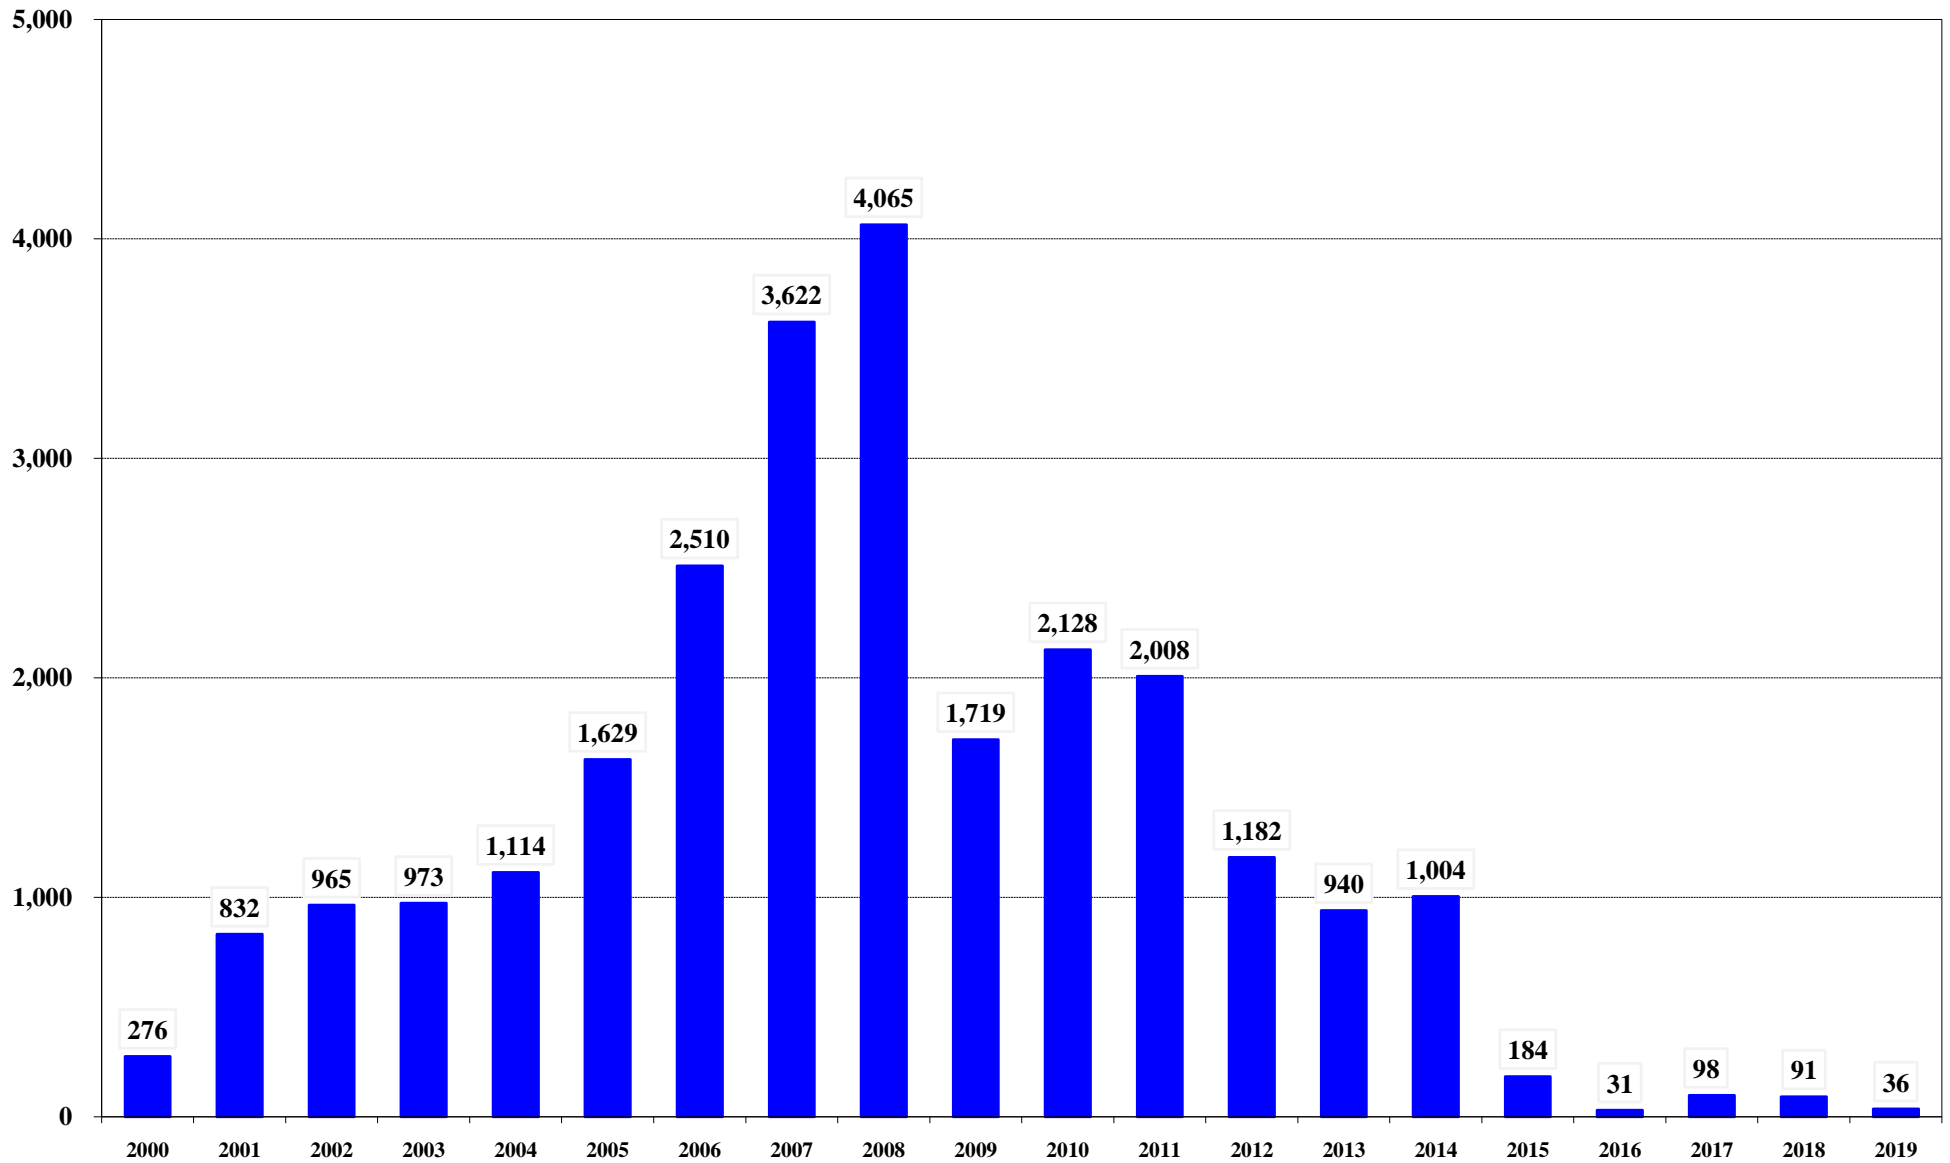

# Texas Newark, East (Barnett Shale) Drilling Permits Issued 2000 through August 2019

09/06/2019

Source: Texas Railroad Commission Drilling Permit Query (Includes New Drill & ReEnter Permits)