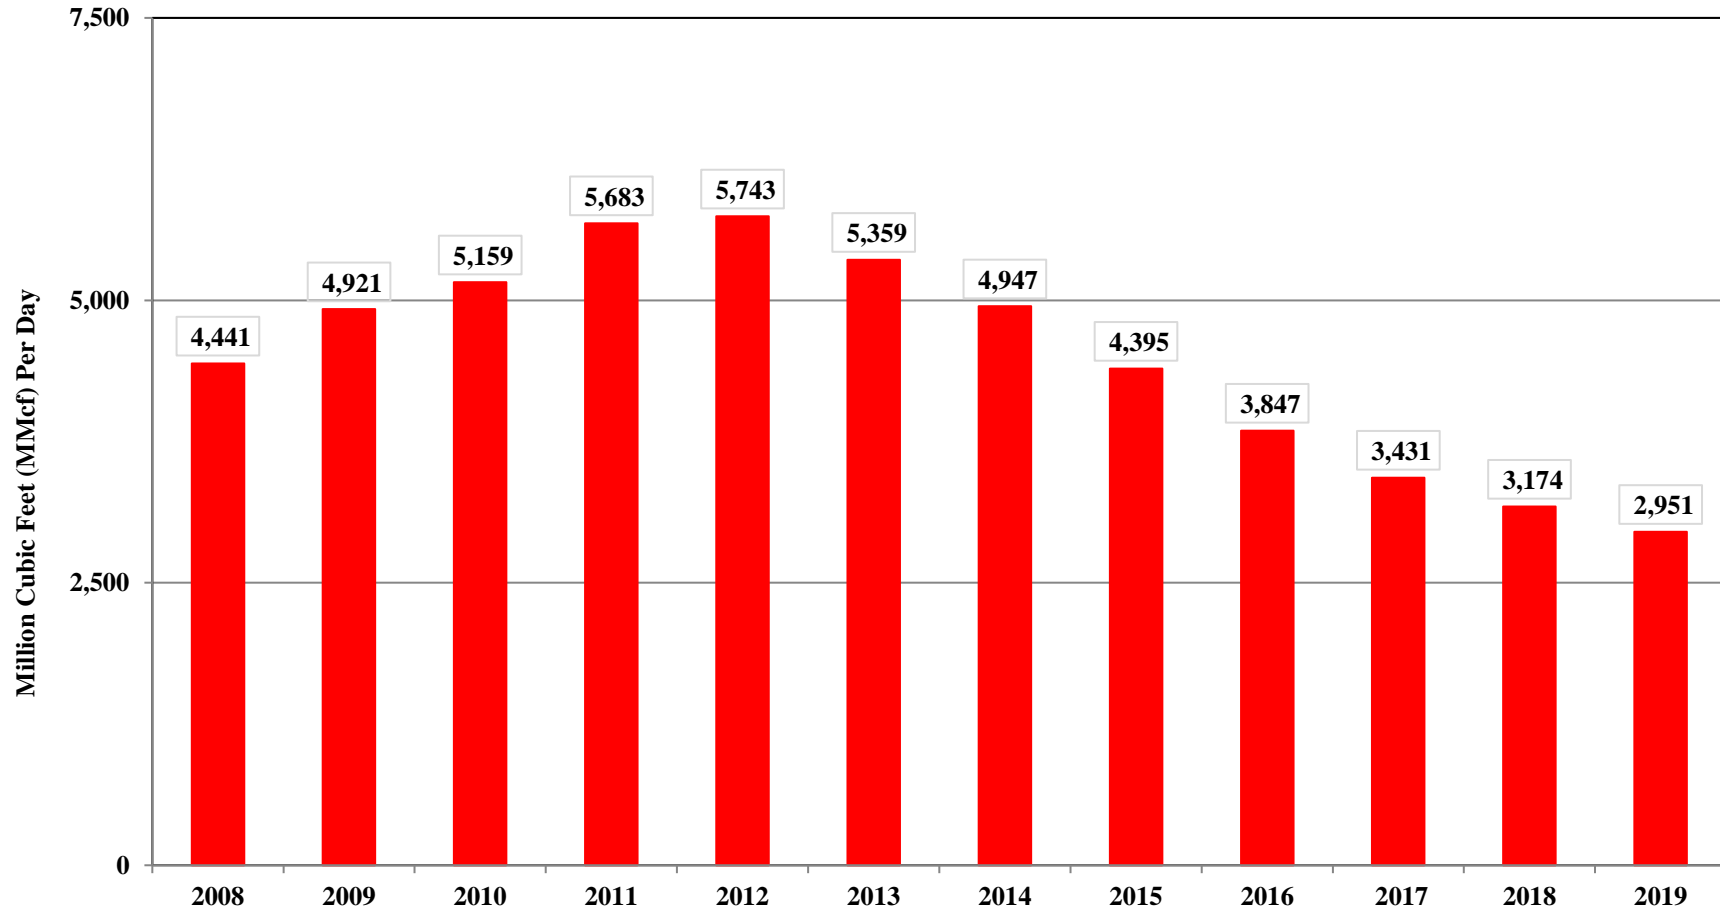

Texas Barnett Shale Total Natural Gas Production 2000 through June 2019

09/06/2019

Source: Texas Railroad Commission Production Data Query System (PDQ)