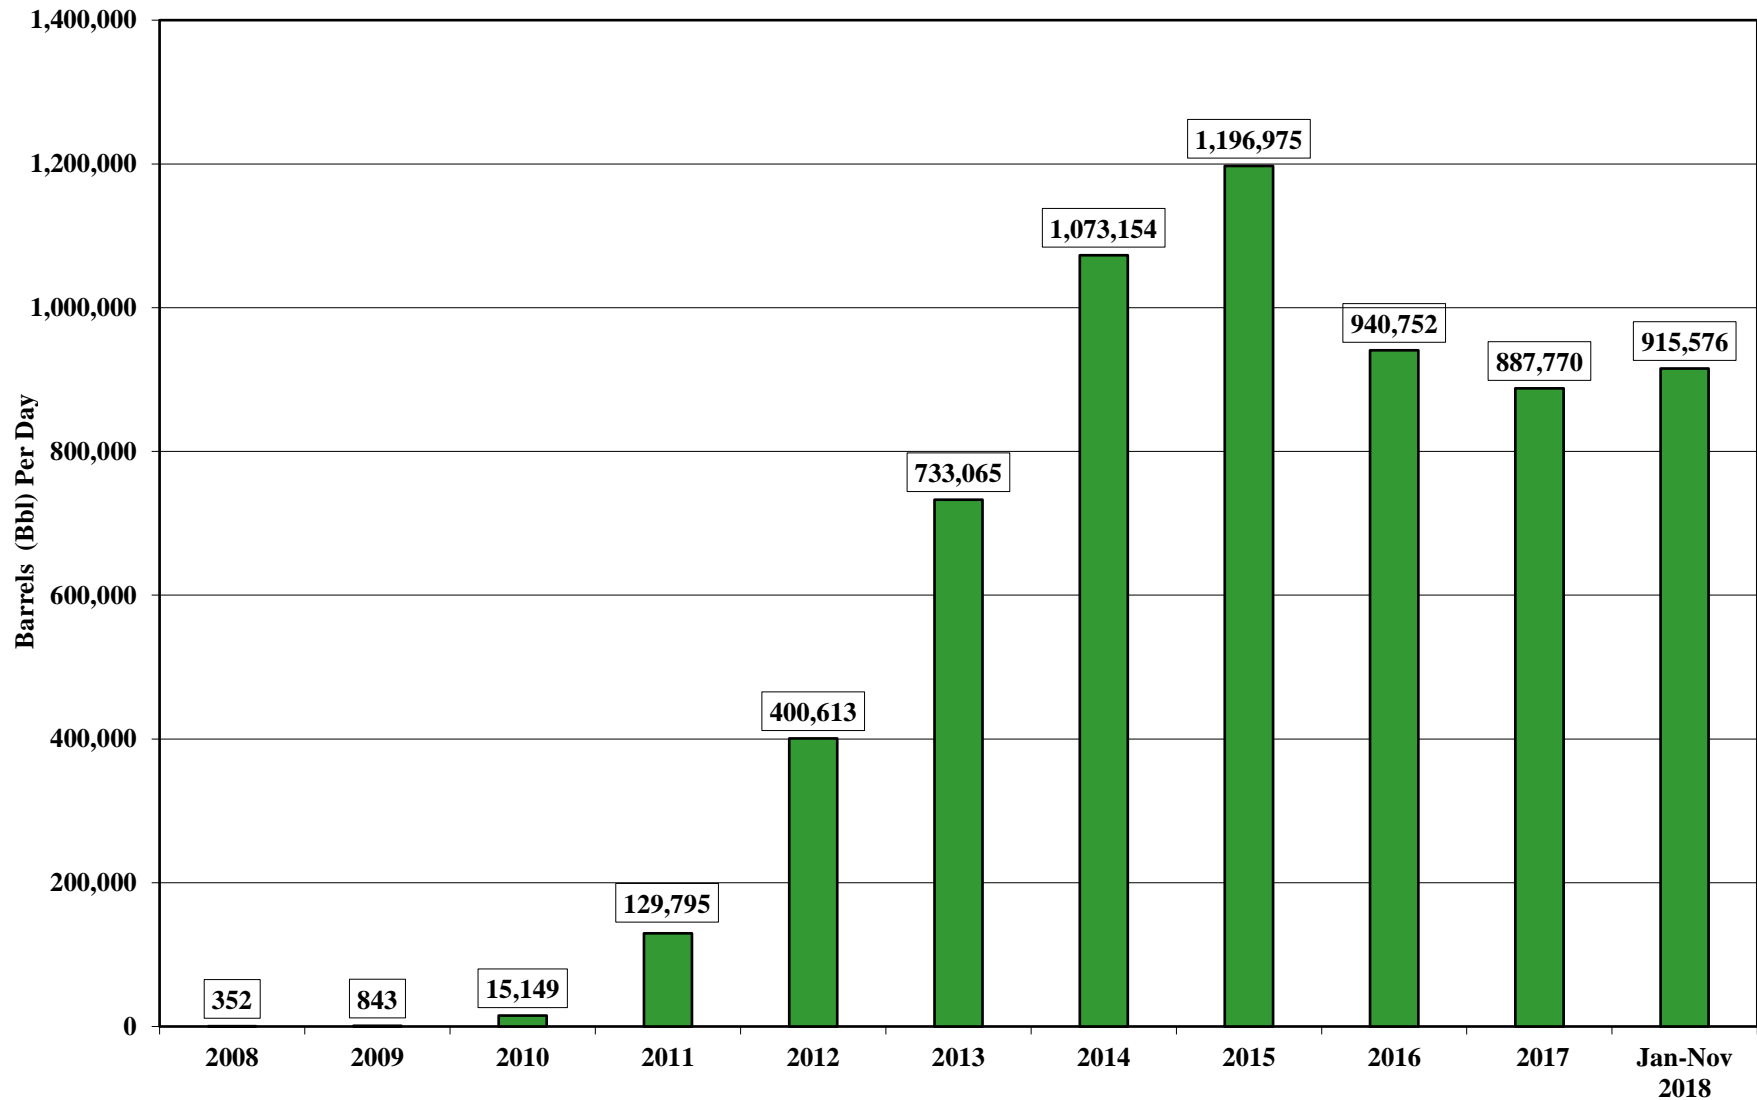

Texas Eagle Ford Shale Oil Production 2008 through November 2018

12/06/2018

Source: Railroad Commission of Texas Production Data Query System (PDQ)