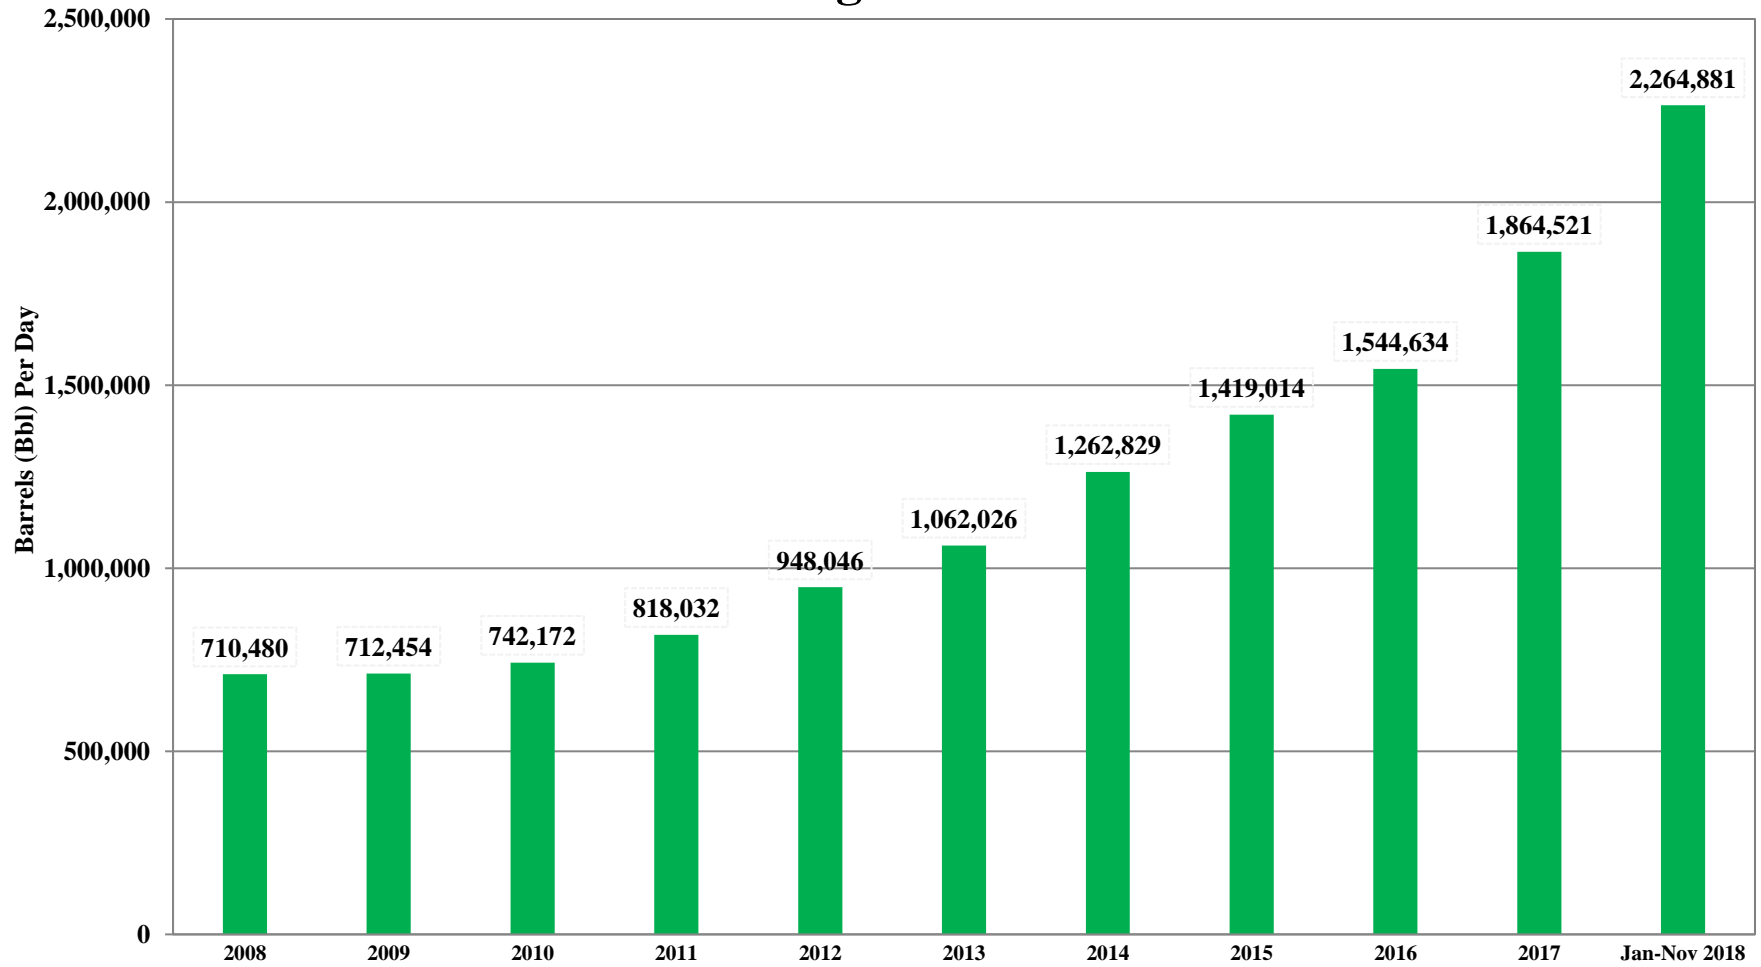

Texas Permian Basin Oil Production 2008 through November 2018

2/1/2019

Source: Railroad Commission of Texas Production Data Query System (PDQ)