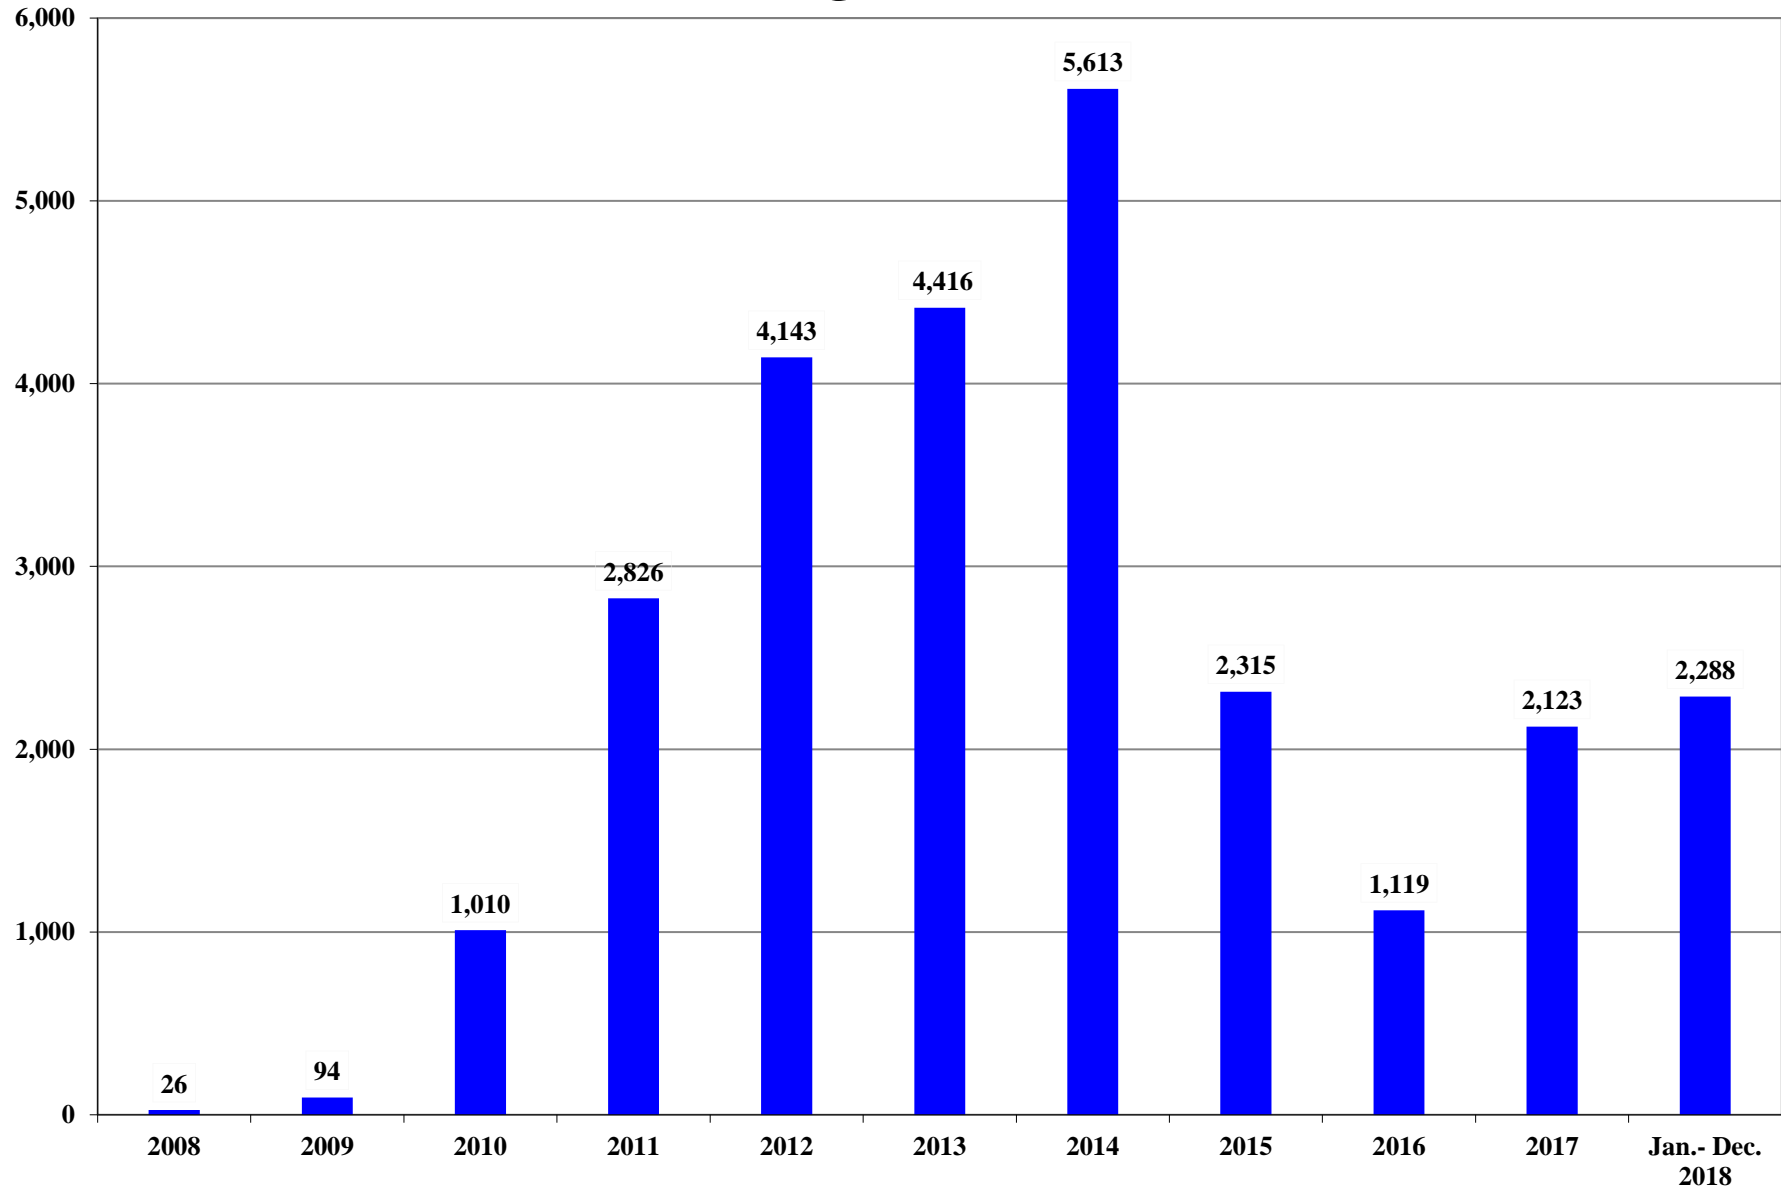

Texas Eagle Ford Shale Drilling Permits Issued 2008 through December 2018

01/31/2019

Source: Texas Railroad Commission DrillingPermitQuery(Includes New Drill & ReEnter Permits)