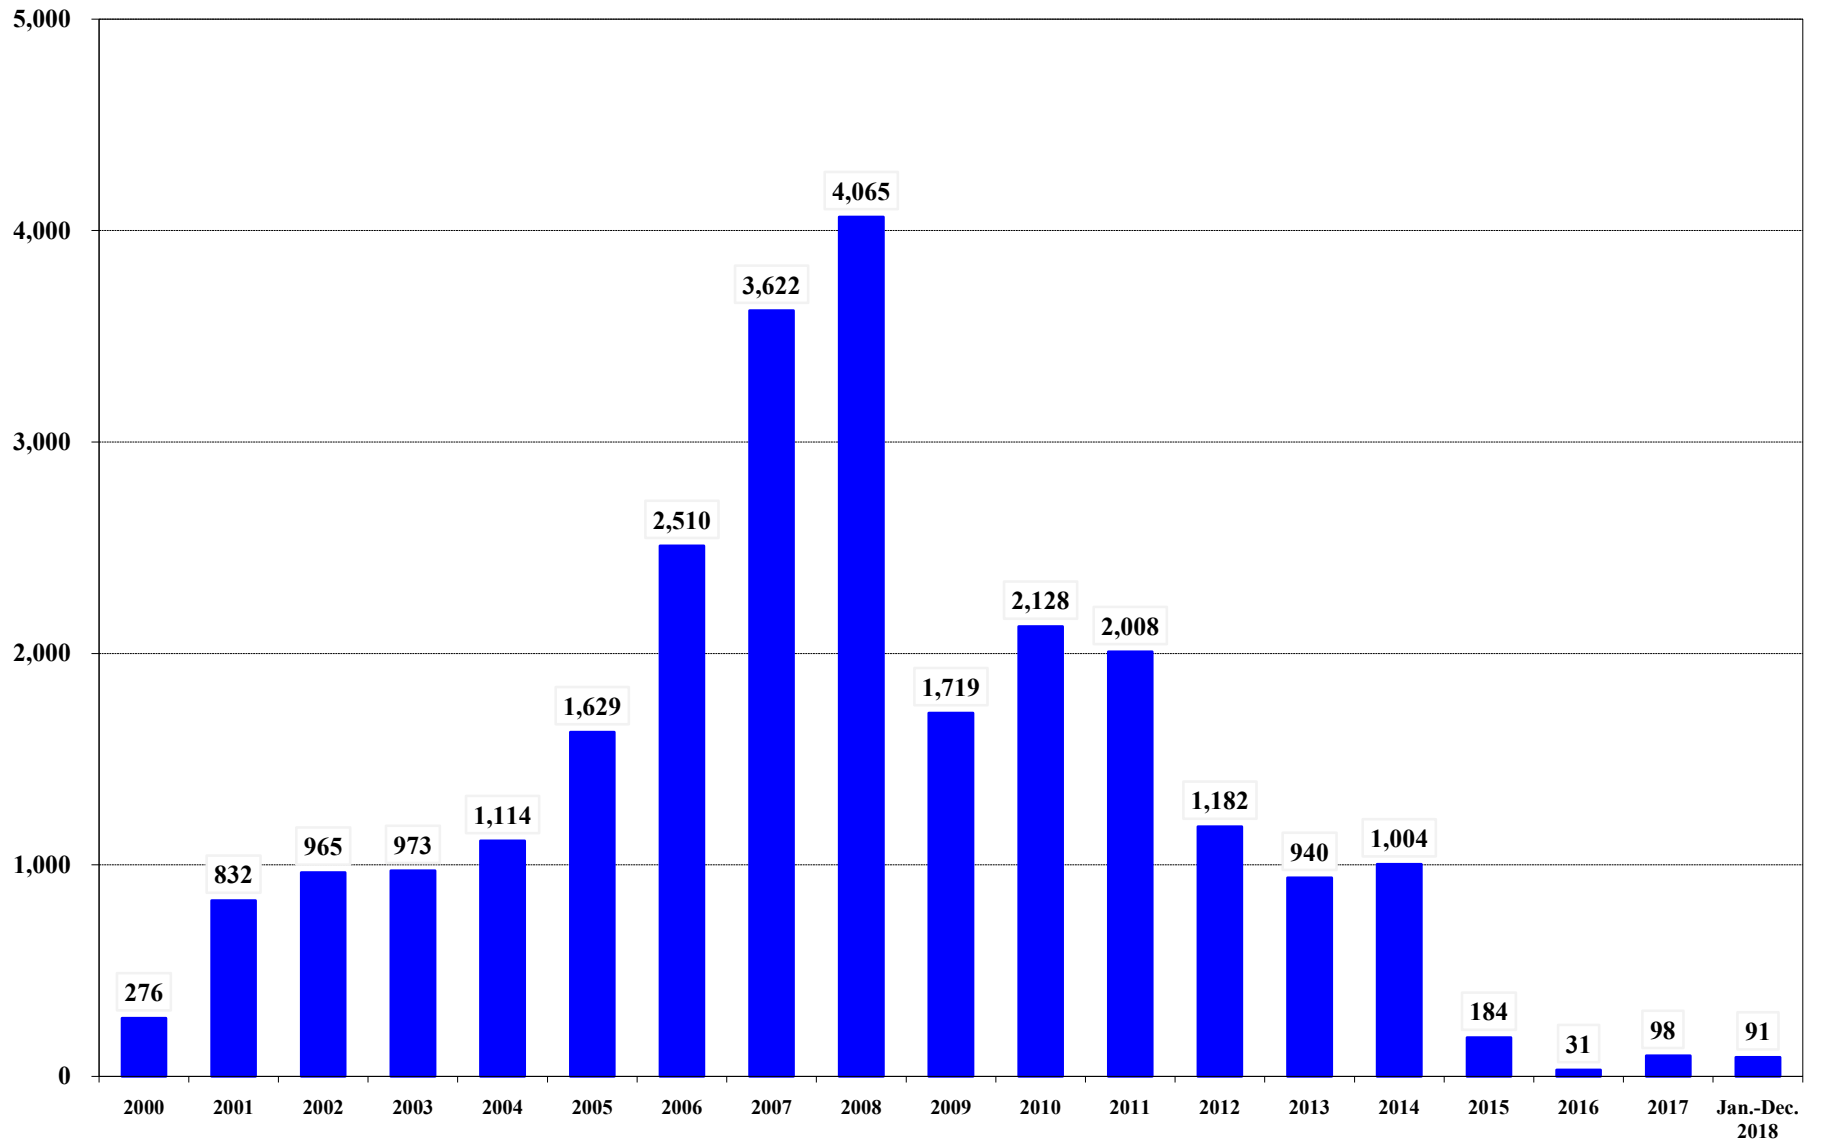

# Texas Newark, East (Barnett Shale) Drilling Permits Issued 2000 through December 2018

01/31/2019

Source: Texas Railroad Commission Drilling Permit Query (Includes New Drill & ReEnter Permits)