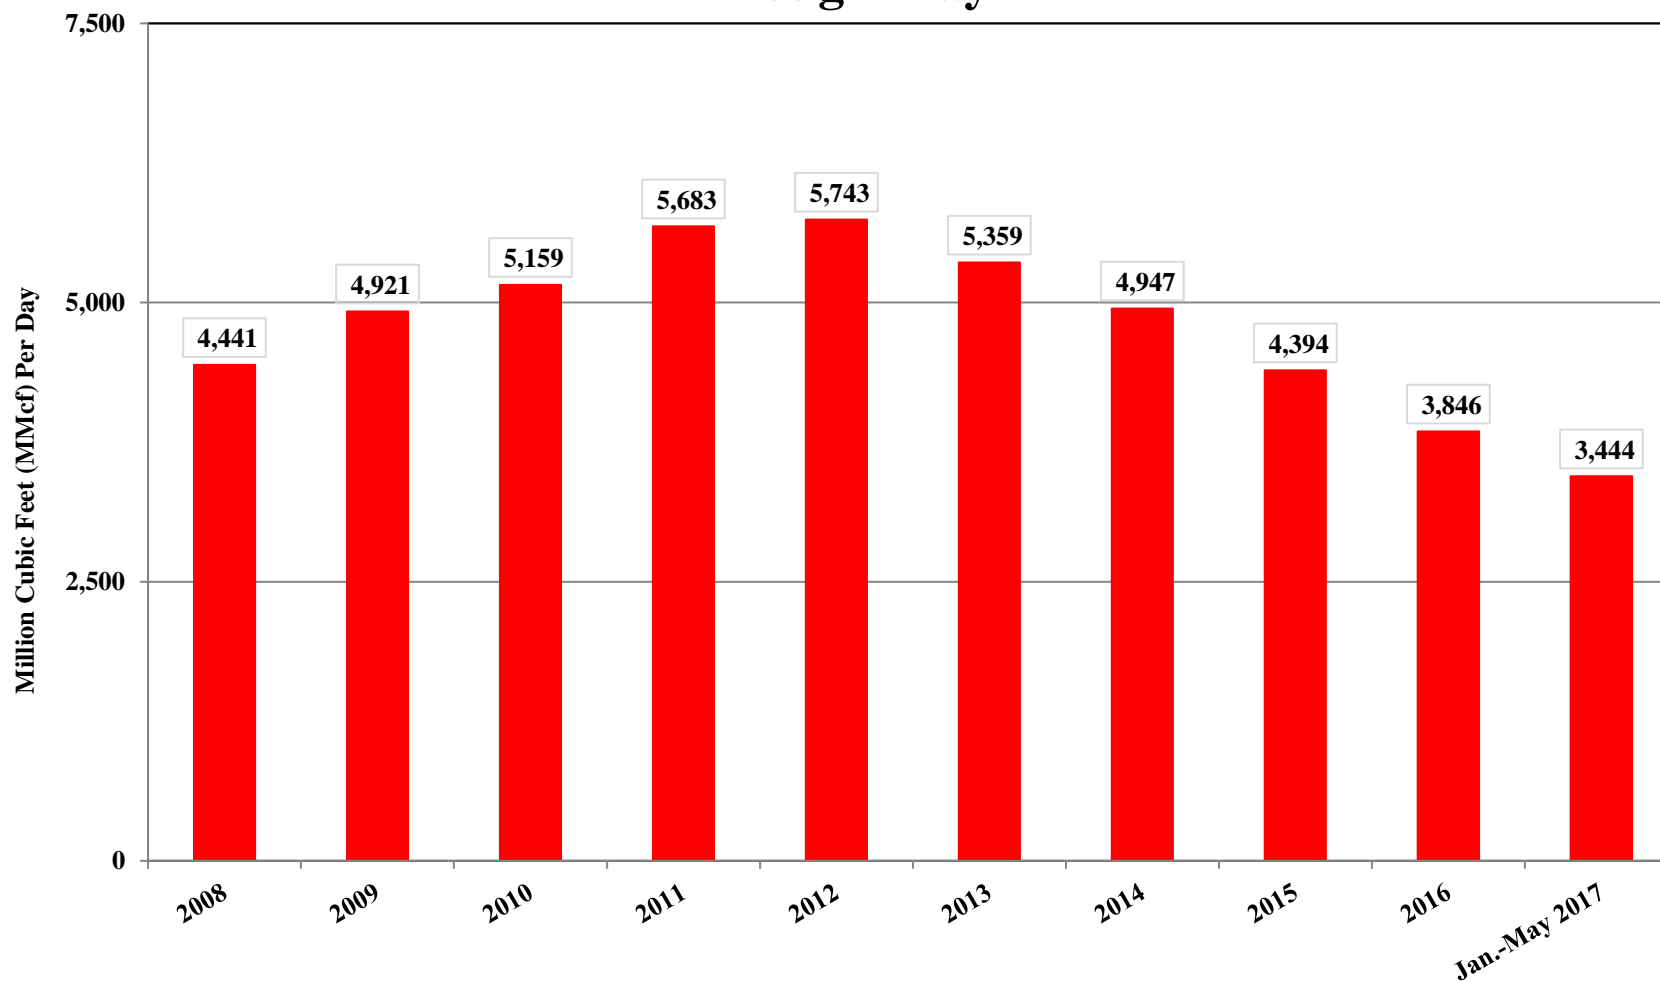

# Texas Barnett Shale Total Natural Gas Production 2000 through May 2017

07/21/2017

Source: Texas Railroad Commission Production Data Query System (PDQ)