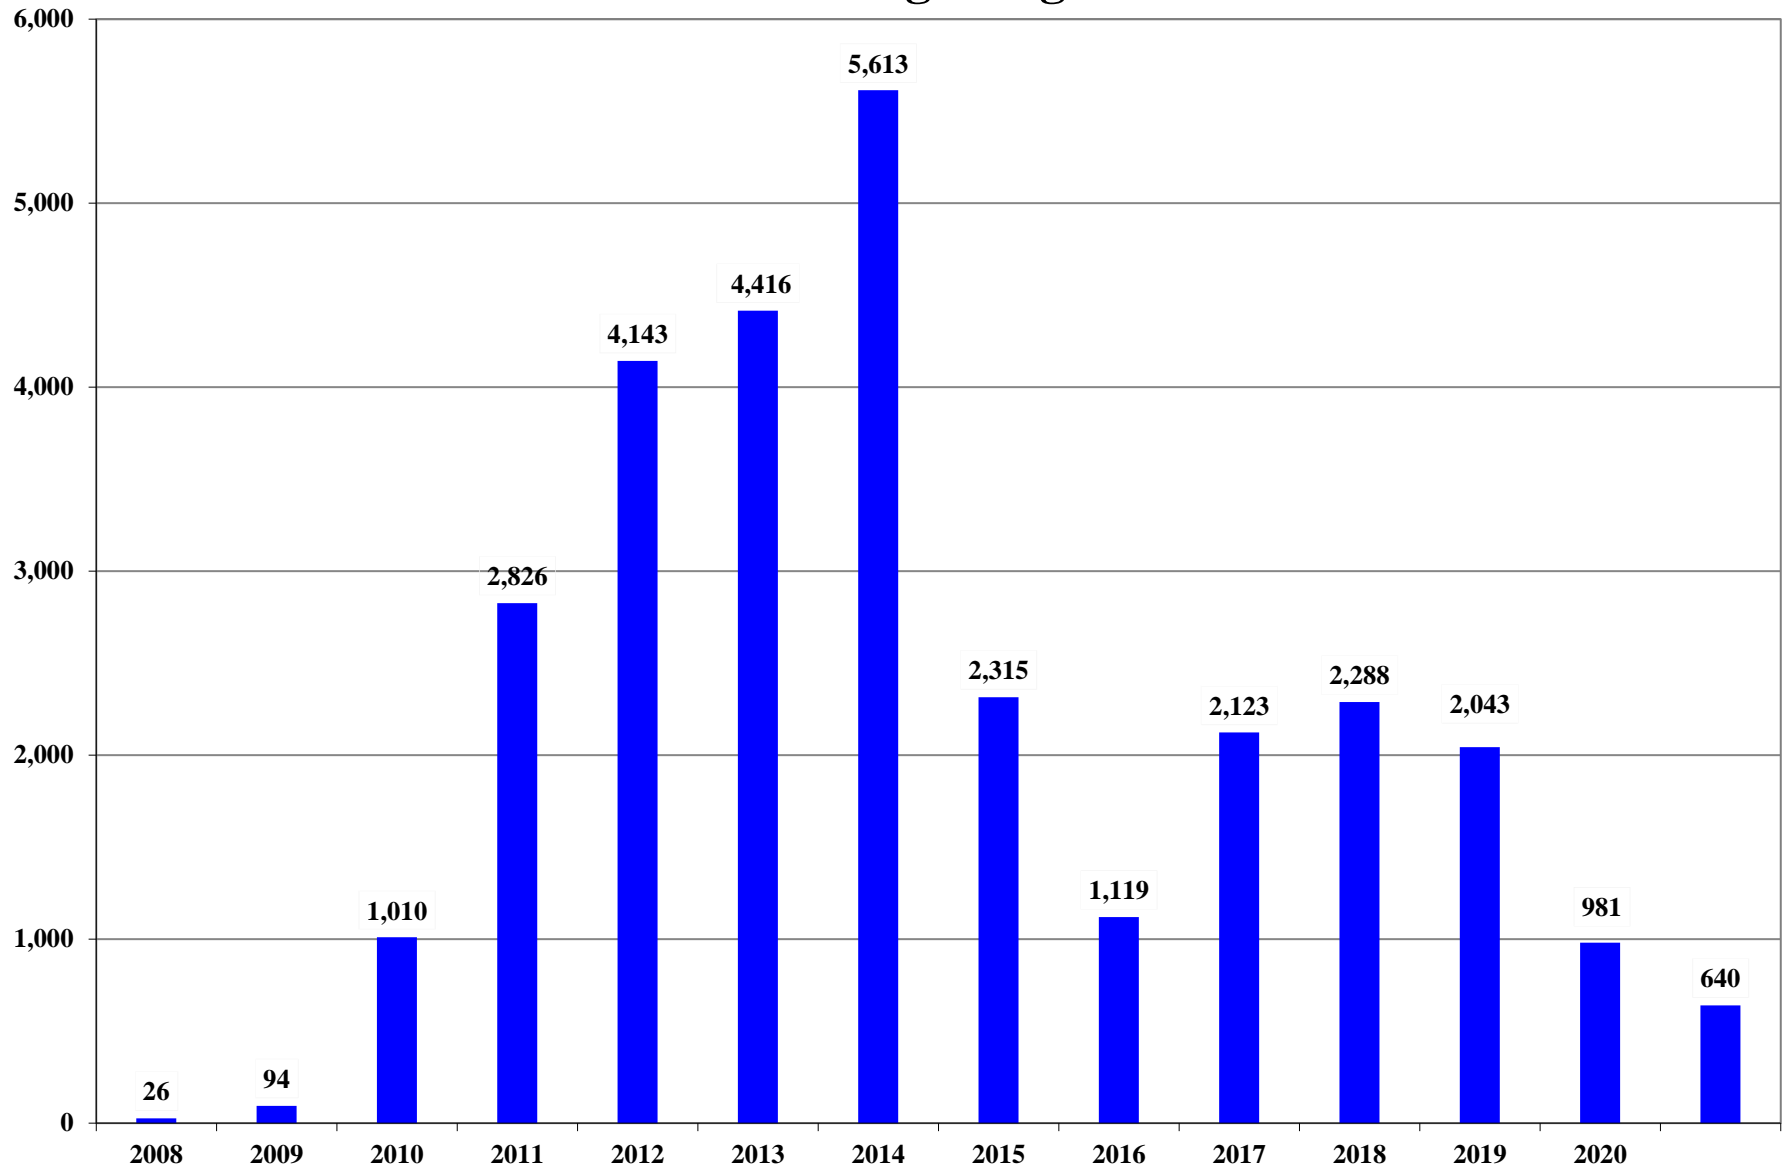

# Texas Eagle Ford Shale Drilling Permits Issued 2008 through August 2021

09/15/2021

Source: Texas Railroad Commission DrillingPermitQuery(Includes New Drill & ReEnter Permits)