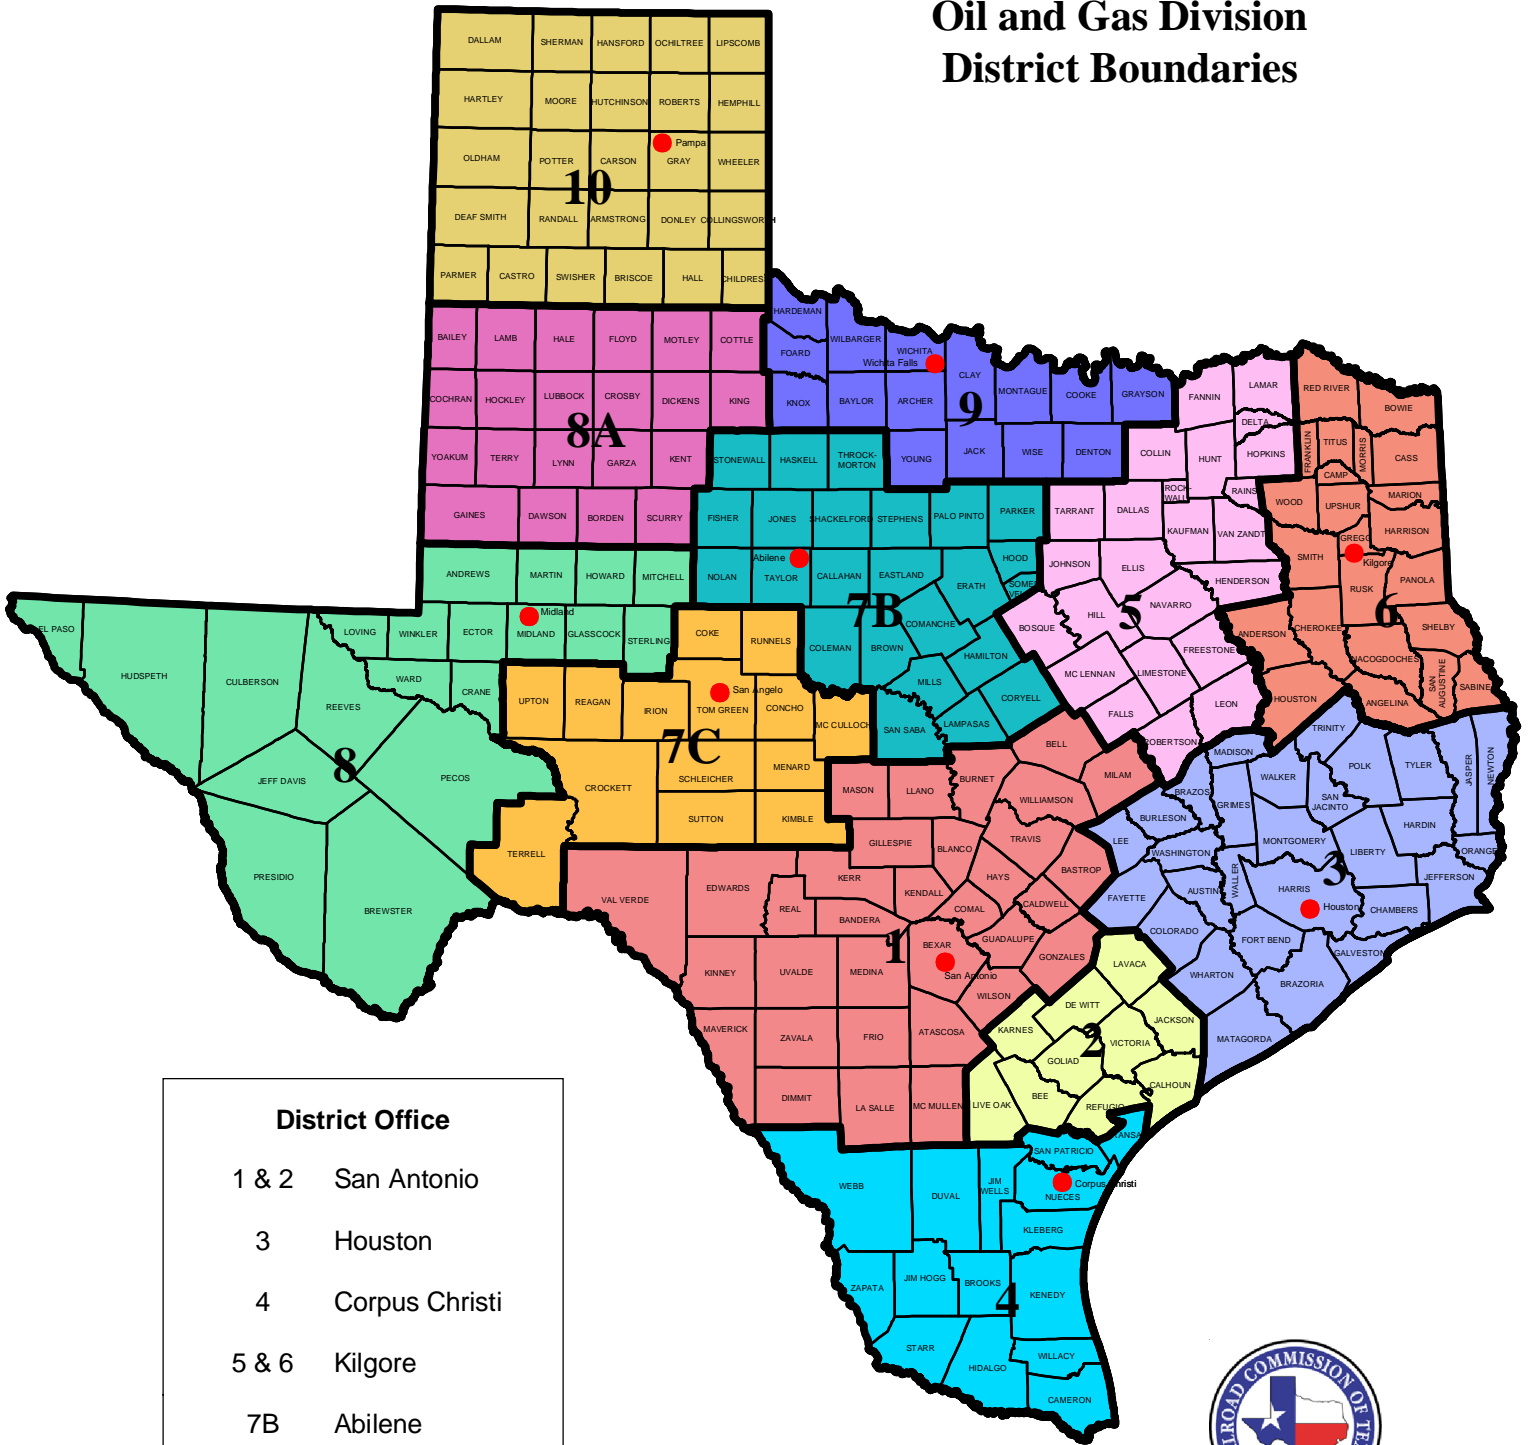

Oil and Gas Division District Boundaries

District Office	
1 & 2	San Antonio
3	Houston
4	Corpus Christi
5 & 6	Kilgore
7B	Abilene
7C	San Angelo
8 & 8A	Midland
9	Wichita Falls
10	Pampa

RAILROAD COMMISSION of TEXAS
Oil and Gas Division