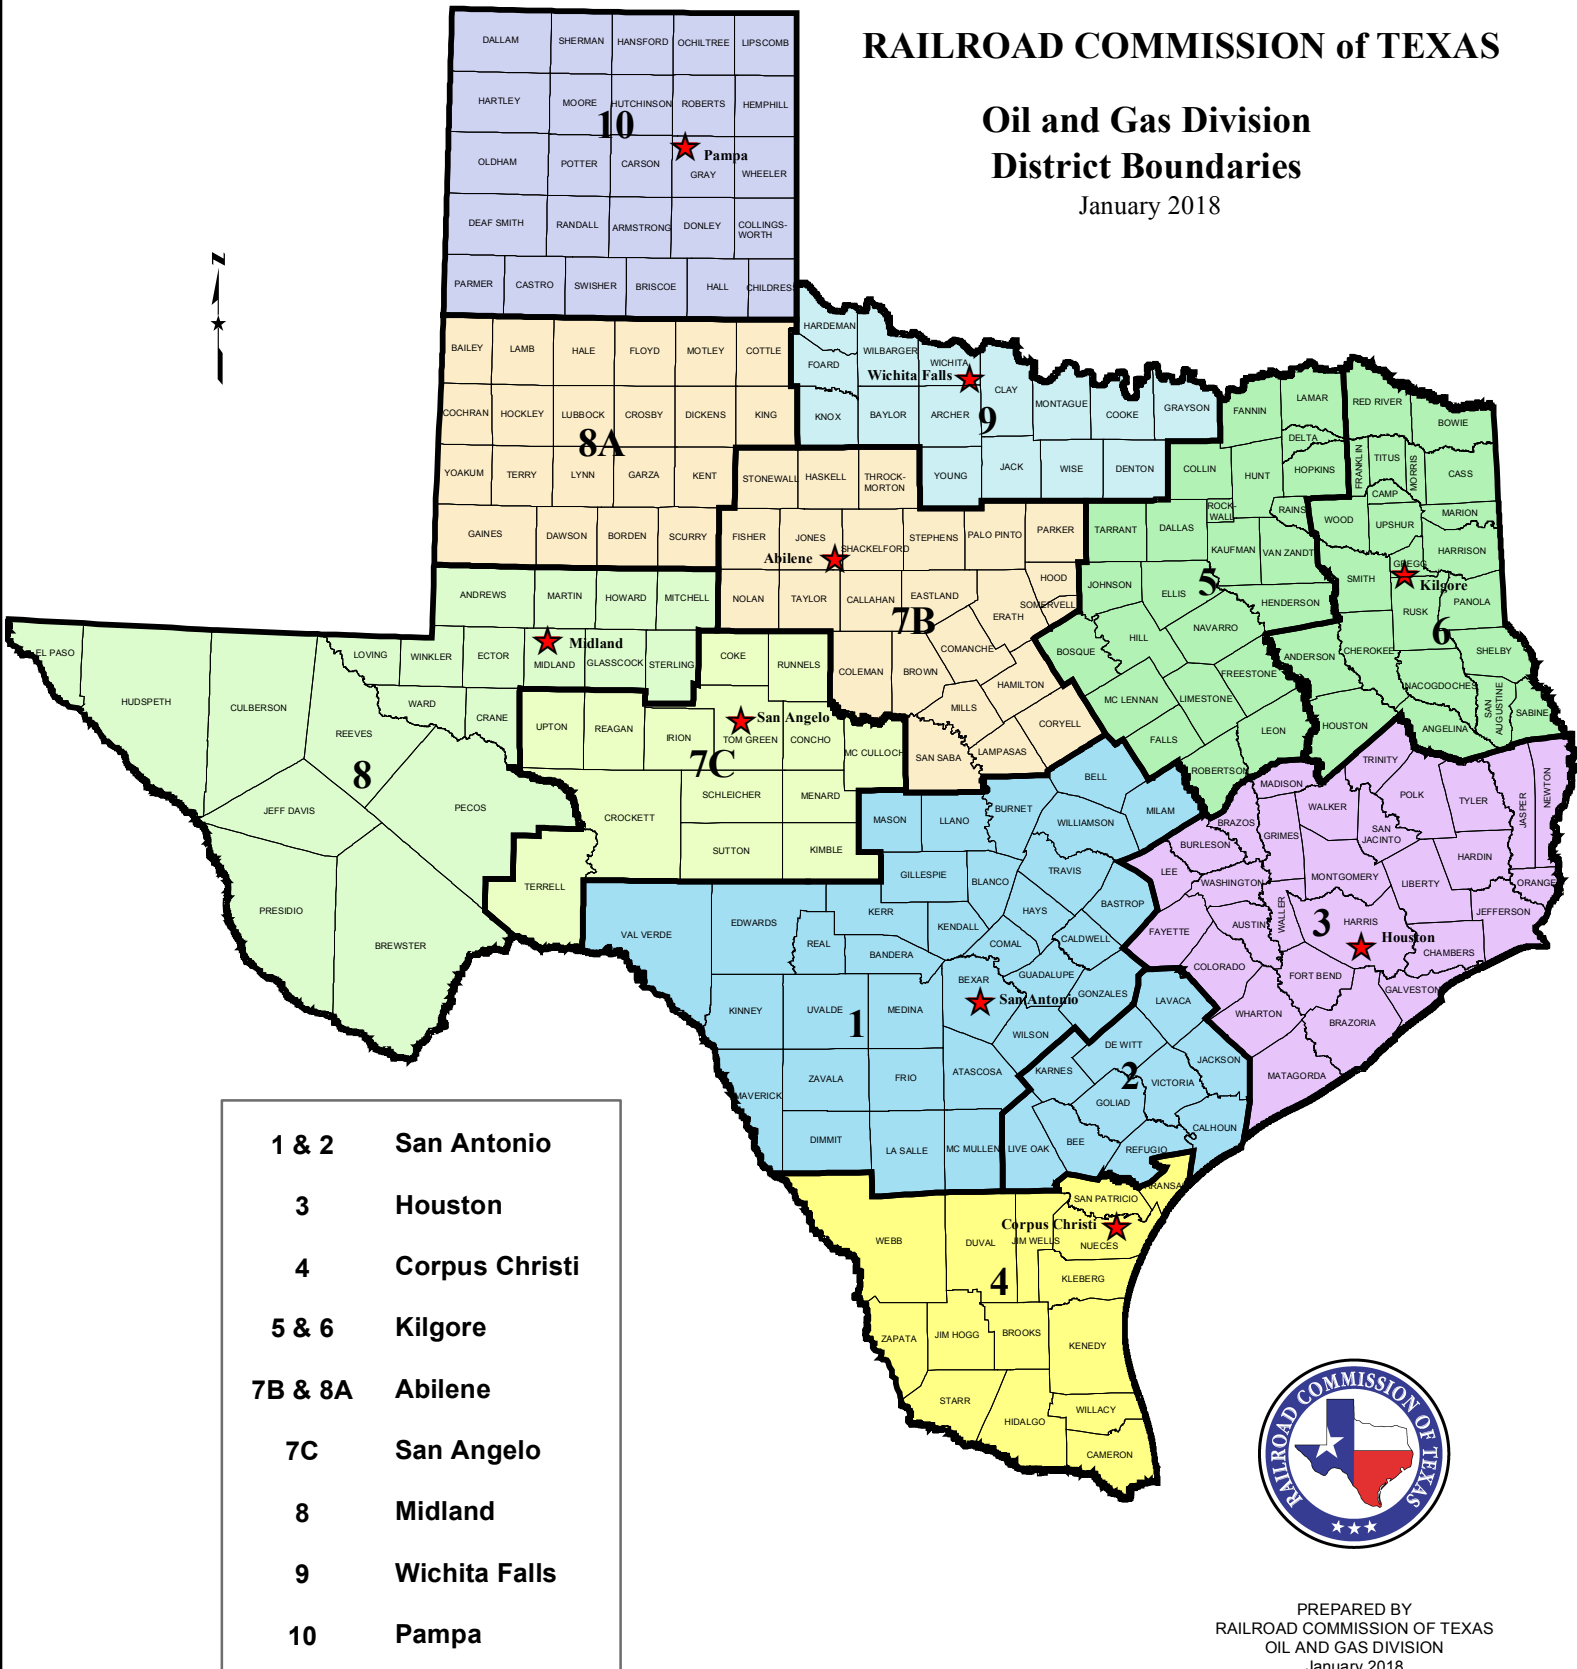

# RAILROAD COMMISSION of TEXAS

## Oil and Gas Division District Boundaries

January 2018

- 1 & 2    San Antonio
- 3        Houston
- 4        Corpus Christi
- 5 & 6    Kilgore
- 7B & 8A   Abilene
- 7C       San Angelo
- 8        Midland
- 9        Wichita Falls
- 10       Pampa

PREPARED BY  
RAILROAD COMMISSION OF TEXAS  
OIL AND GAS DIVISION  
January 2018